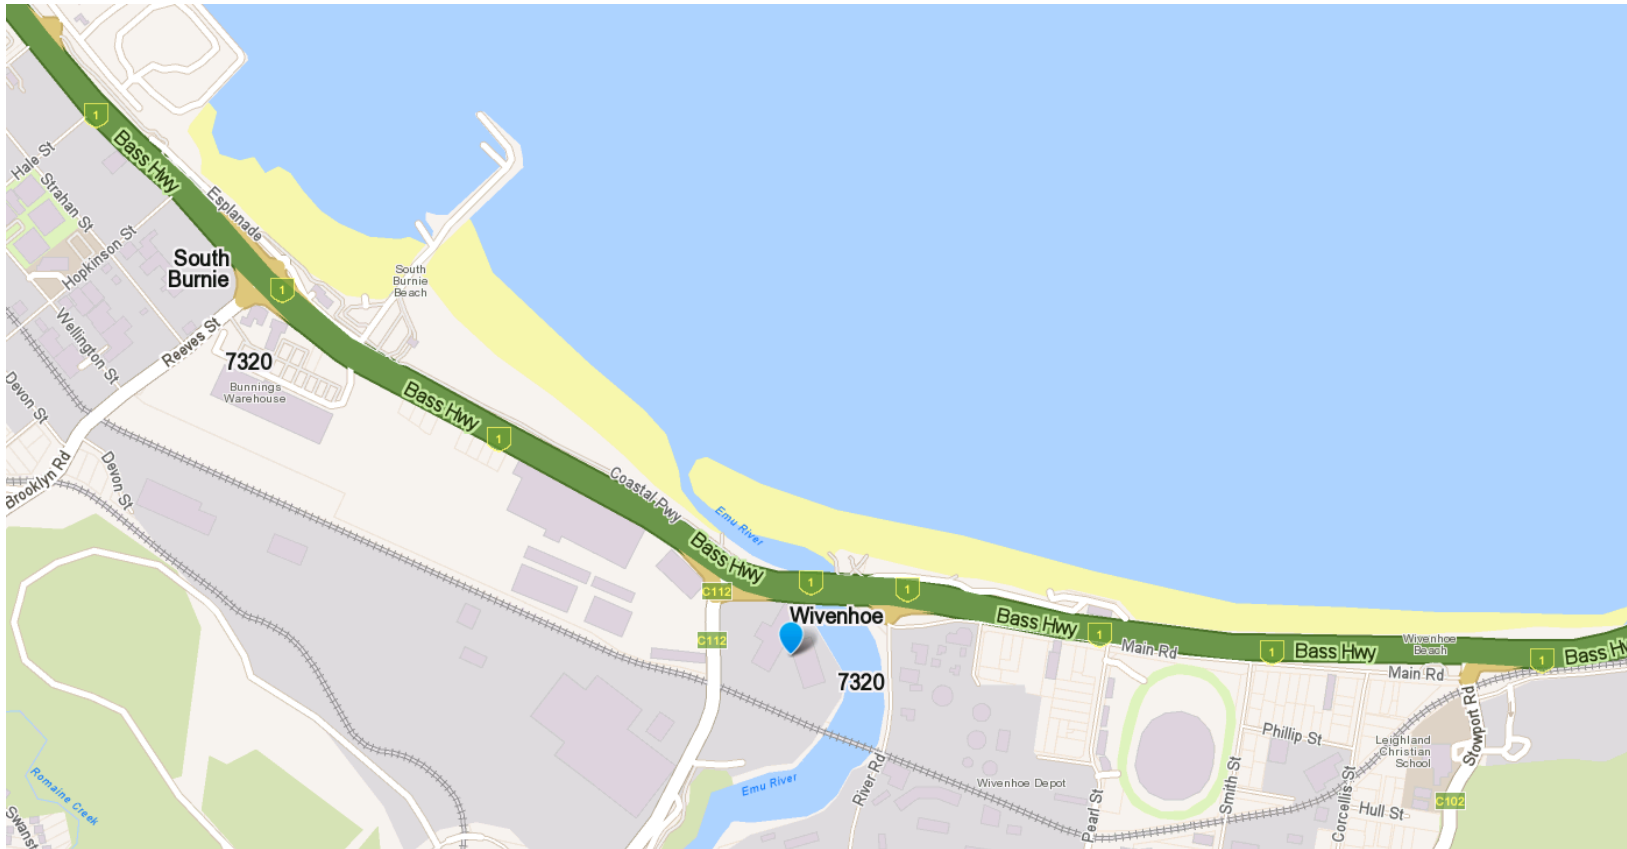

BURNIE Training Facility - 1-3 Massy Greene Drive

Facility is located on the western side of the Emu River.

Parking at the front of the building, enter through Reception.